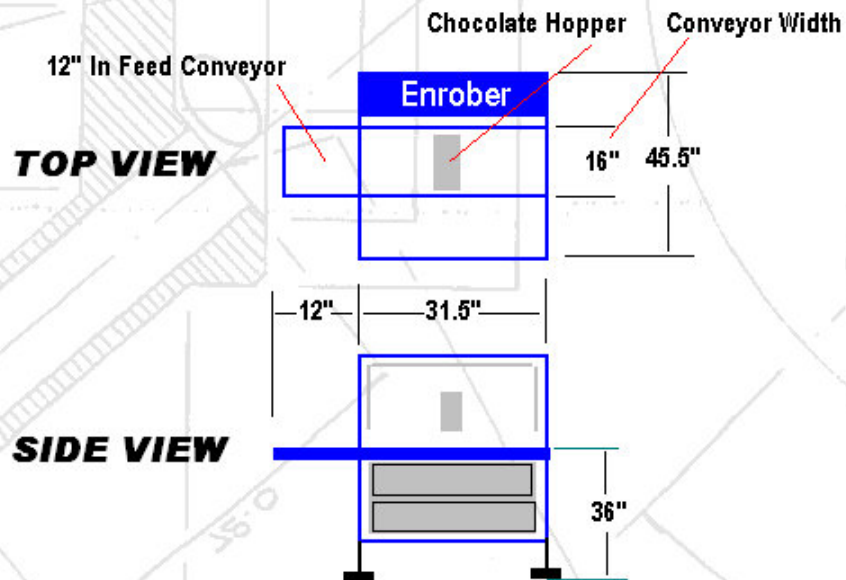

Corio Equipment Manufacturing

Model CPE - 16 Chocolate Enrober

Enrober Dimensions 31" W x 45" D x 61.75" H (Made In USA)